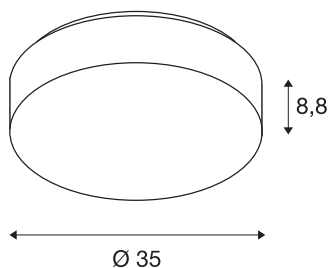

LIPSY 40 Drum CW

LED Outdoor surface-mounted wall and ceiling light, white, IP44 3000/4000K

Because of their timeless and discreet design, the wall and ceiling lights of the LIPSY DRUM series are a popular lighting solution for a wide range of applications. The steel and acrylic glass luminaires come in a variety of housing sizes. The wide beam characteristic creates homogeneous lighting in combination with the powerful LED module. The built-in driver makes direct connection to a 230V mains voltage supply possible. The light colour of the product can be switched between 3000K and 4000K.

TECHNICAL DATA

Item no.:	1002076
Primary nominal voltage	220-240V ~50/60Hz mA/V
Secondary power / secondary voltage	500mA
Height	8.8 cm
Diameter	35 cm
Net weight	0.784 kg
Gross weight	1.32 kg
IP Code	IP 44
Safety class	I
Assembly	Surface
Assembly details	Ceiling, Wall
Wattage	17.5 W
Lumen	2300 lm
Colour temperature	3000/4000 Kelvin
Color	white
CRI	80
LXXBXX data	L70B50
Minimum ambient temperature	-20 °C
Maximum ambient temperature	40 °C
BIG WHITE Page	329