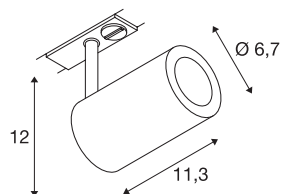

## ENOLA\_B TRACK SPOT

QPAR51 silver-grey 50W, incl. 1-circuit adapter

The puristic ENOLA B track-mounted spotlight consists of an aluminium and steel structure and is optionally available with a white, black, or silver grey housing. The lamp head can be rotated and swivelled. Because of the built-in GU-10 240V socket, the ENOLA\_B is ready for direct connection to the 1-circuit 240V track system.

## TECHNICAL DATA

Item no.:	1002113
Socket	GU10
Lamp	QPAR51
Number of sockets	1
Lamps included	No
Primary nominal voltage	220-240V ~50/60Hz mA/V
Tilt range	90 °
Horizontal rotation range	350 °
Length	11.3 cm
Height	12 cm
Diameter	6.7 cm
Net weight	0.369 kg
Gross weight	0.462 kg
IP Code	IP 20
Safety class	I
Assembly	Surface
Assembly details	Track Ceiling, Track Wall
Wattage	50 W
Color	grey
Maximum ambient temperature	40 °C
BIG WHITE Page	480