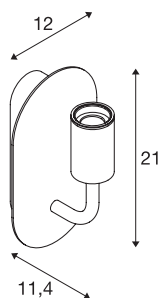

## FITU WL

Indoor surface-mounted wall light, E27, black, max. 24W

The FITU table lamp from our MIX & MATCH System is available in various colours. The FITU product family impresses with its wide variety of application possibilities. With its built-in E27 socket, the luminaire is suitable for both LED and energy-saving bulbs. The electrical connection is made directly to the 230V mains supply.

## TECHNICAL DATA

Item no.:	1002148
Socket	E27
Number of sockets	1
Primary nominal voltage	220-240V ~50/60Hz mA/V
Width	12 cm
Height	21 cm
Depth	11.4 cm
Net weight	0.834 kg
Gross weight	1.059 kg
IP Code	IP 20
Safety class	I
Assembly	Surface
Assembly details	Wall
Wattage	24 W
Color	black
Maximum ambient temperature	30 °C
BIG WHITE Page	214