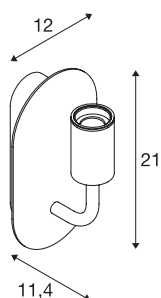

## FITU FL

indoor floor stand, E27, soft gold, max. 24W

The FITU table lamp from our MIX & MATCH System is available in various colours. The FITU product family impresses with its wide variety of application possibilities. With its built-in E27 socket, the luminaire is suitable for both LED and energy-saving bulbs. The electrical connection is made directly to the 230V mains supply.

## TECHNICAL DATA

Item no.:	1002149
Socket	E27
Number of sockets	1
Primary nominal voltage	220-240V ~50/60Hz mA/V
Width	12 cm
Height	21 cm
Depth	11.4 cm
Net weight	0.837 kg
Gross weight	1.065 kg
IP Code	IP 20
Safety class	I
Assembly	Surface
Assembly details	Wall
Wattage	24 W
Color	gold
Maximum ambient temperature	30 °C
BIG WHITE Page	214