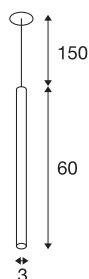

HELIA 30 PD

LED indoor pendant, soft gold, 3000K, recessed version

With the HELIA 30 you have a recessed pendant with a puristic and clear design. This luminaire is available in soft gold, black, white and brushed copper. With integrated 7.5 W warm-white premium LED. The luminaire is supplied with a 1.5 m connection lead / suspension. A separate 500mA constant current driver is required for operation.

TECHNICAL DATA

Item no.:	1002170
Secondary power / secondary voltage	500mA
Length	60 cm
Pendant length	150 cm
Diameter	3 cm
Installation diameter	6.8 cm
Installation depth	3 cm
Net weight	0.476 kg
Gross weight	0.744 kg
IP Code	IP 20
Safety class	III
Assembly	Recessed
Assembly details	Ceiling
Wattage	7.5 W
Lumen	550 lm
Colour temperature	3000 Kelvin
Beam angle	40 °
Color	gold
CRI	90
LXXBXX data	L70B50
Maximum ambient temperature	30 °C
BIG WHITE Page	158