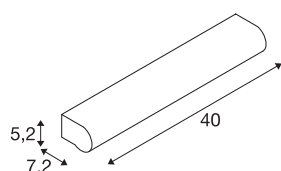

MARYLIN

LED Outdoor surface-mounted wall light, chrome, IP44, 3000K, 10W

The elegant and slender MARYLIN wall light is made from white plastic and chrome-plated aluminium, and has a strong design character with high recognition value. The integrated Premium LED provides a pleasant lighting effect. Available in different lengths, the lights are most suitable as mirror lights. The in-built LED driver allows it to be directly connected to the 230V mains supply.

TECHNICAL DATA

Item no.:	1002190
Primary nominal voltage	220-240V ~50/60Hz mA/V
Secondary power / secondary voltage	350mA
Length	40 cm
Width	5.2 cm
Height	7.2 cm
Net weight	0.885 kg
Gross weight	1.103 kg
IP Code	IP 44
Safety class	I
Assembly	Surface
Assembly details	Wall
Wattage	10 W
Lumen	980 lm
Colour temperature	3000/4000 Kelvin
Beam angle	120 °
Color	chrome
CRI	80
LXXBXX data	L70B50
Maximum ambient temperature	35 °C
BIG WHITE Page	235