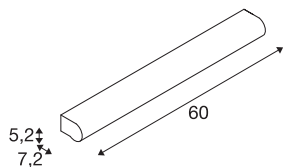

## MARYLIN

**LED Outdoor surface-mounted wall light, chrome, IP44, 3000K, 15W**

The elegant and slender MARYLIN wall light is made from white plastic and chrome-plated aluminium, and has a strong design character with high recognition value. The integrated Premium LED provides a pleasant lighting effect. Available in different lengths, the lights are most suitable as mirror lights. The in-built LED driver allows it to be directly connected to the 230V mains supply.

## TECHNICAL DATA

Item no.:	1002191
Primary nominal voltage	200-240V ~50/60Hz mA/V
Secondary power / secondary voltage	350mA
Length	60 cm
Width	5.2 cm
Height	7.2 cm
Net weight	1.212 kg
Gross weight	1.512 kg
IP Code	IP 44
Safety class	I
Assembly	Surface
Assembly details	Wall
Wattage	15 W
Lumen	1280 lm
Colour temperature	3000/4000 Kelvin
Beam angle	120 °
Color	chrome
CRI	80
LXXBXX data	L70B50
Maximum ambient temperature	35 °C
BIG WHITE Page	235