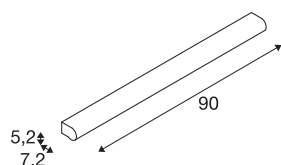

MARYLIN

LED Outdoor surface-mounted wall light, chrome, IP44, 3000K, 21W

The elegant and slender MARYLIN wall light is made from white plastic and chrome-plated aluminium, and has a strong design character with high recognition value. The integrated Premium LED provides a pleasant lighting effect. Available in different lengths, the lights are most suitable as mirror lights. The in-built LED driver allows it to be directly connected to the 230V mains supply.

TECHNICAL DATA

Item no.:	1002192
Primary nominal voltage	220-240V ~50/60Hz mA/V
Secondary power / secondary voltage	600mA
Length	90 cm
Width	5.2 cm
Height	7.2 cm
Net weight	1.749 kg
Gross weight	2.144 kg
IP Code	IP 44
Safety class	I
Assembly	Surface
Assembly details	Wall
Wattage	21 W
Lumen	1990 lm
Colour temperature	3000/4000 Kelvin
Beam angle	120 °
Color	chrome
CRI	80
LXXBXX data	L70B50
Maximum ambient temperature	35 °C
BIG WHITE Page	235