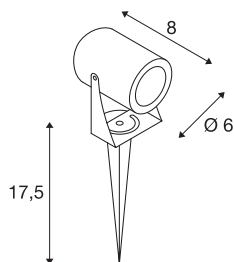

LED SPIKE

LED outdoor ground spike luminaire, rust coloured, IP55, 3000K, 40°

The LED SPIKE ground spike luminaire is available in several colour variants and comes equipped with a powerful, warm-white 6 Watt LED. The luminaire is made of aluminium and is connected using the supply cable incl. plug directly to the 230V mains supply. Thanks to its IP55 protection class, the luminaire is suitable for outdoor use.

TECHNICAL DATA

Item no.:	1002203
Primary nominal voltage	100-240V ~50/60Hz mA/V
Secondary power / secondary voltage	240mA
Length	8 cm
Length of earth spike	17.2 cm
Height	10 cm
Diameter	6 cm
Net weight	0.552 kg
Gross weight	0.615 kg
IP Code	IP 55
Safety class	I
Impact resistance class	IK06
Impact resistance	1 Joule
Assembly	Mobile
Wattage	6 W
Lumen	400 lm
Colour temperature	3000 Kelvin
Beam angle	40 °
Color	rust
CRI	80
LXXBXX data	L70B50
Minimum ambient temperature	0 °C

Light Source

916630		Maximum ambient temperature	45 °C
		BIG WHITE Page	601