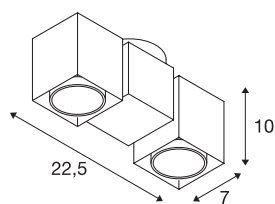

ALTRA DICE CL

Indoor surface-mounted wall and ceiling light, double, QPAR51, black

The cube-shaped ceiling light ALTRA DICE from aluminium and steel is equipped with two lamp heads with one unilateral cut each in order to host the high-voltage halogen lamps. Optionally available with a white, black or silver-grey housing, the rotating and swivelling surface-mounted spotlight for holding 240V type GU10 halogen lamps, is ready for direct connection to a 230V mains power supply.

TECHNICAL DATA

Item no.:	1002215
Socket	GU10
Lamp	QPAR51
Number of sockets	2
Lamps included	No
Primary nominal voltage	220-240V ~50/60Hz mA/V
Tilt range	180 °
Horizontal rotation range	350 °
Length	22.5 cm
Width	7 cm
Height	9 cm
Net weight	0.788 kg
Gross weight	0.95 kg
IP Code	IP 20
Safety class	I
Assembly	Surface
Assembly details	Ceiling, Wall
Wattage	50 W
Color	black
Maximum ambient temperature	25 °C
BIG WHITE Page	308