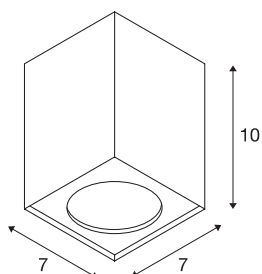

## ALTRA DICE CL

Indoor surface-mounted wall and ceiling light, QPAR-51, black

The cube-shaped ceiling light ALTRA DICE from aluminium and steel has a unilateral cut in order to host the 240V halogen lamp. Optionally available with a white, black or silver-grey housing, ALTRA DICE is ready for direct connection to a 230V mains power supply.

## TECHNICAL DATA

Item no.:	1002216
Socket	GU10
Lamp	QPAR51
Number of sockets	1
Lamps included	No
Primary nominal voltage	220-240V ~50/60Hz mA/V
Length	7 cm
Width	7 cm
Height	10 cm
Net weight	0.315 kg
Gross weight	0.389 kg
IP Code	IP 20
Safety class	I
Assembly	Surface
Assembly details	Ceiling
Wattage	35 W
Color	black
Maximum ambient temperature	25 °C
BIG WHITE Page	274