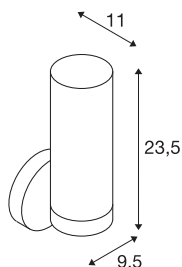

WL 105 wall light

chrome, double glass, 1xE14

The 240V wall light WL 105 is made from chrome-plated aluminium with steel and glass elements and is equipped with an additional frosted glass cylinder. Prepared for holding energy-saving or LED lamps of type E14, the WL 105 wall light is ready for direct connection to the 230V mains supply. Rated IP44, the wall light can also be used outdoors or in damp areas.

TECHNICAL DATA

Item no.:	1002228
Socket	E14
Number of sockets	1
Primary nominal voltage	220-240V ~50/60Hz mA/V
Width	9.5 cm
Height	23.5 cm
Depth	11 cm
Net weight	0.731 kg
Gross weight	1.065 kg
IP Code	IP 44
Safety class	I
Assembly	Surface
Assembly details	Wall
Wattage	40 W
Color	chrome
BIG WHITE Page	237

Recommended lamp

1005284	C35 E14 , transparent LED light, 4.2W 2700K CRI90 320°
1005285	C35 E14 , Frosted LED light, 4.2W 2700K CRI90 320°