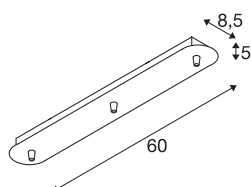

## FITU triple canopy

long, soft gold

The long FITU ceiling plate is available in various colour variants with three or five outlets, and can be combined with any FITU E27 pendants. Delivered with corresponding strain relief.

### TECHNICAL DATA

Item no.:	1002264
Nominal voltage	230V ~50Hz V
Length	60 cm
Width	8.5 cm
Height	5 cm
Net weight	1.052 kg
Gross weight	1.377 kg
IP Code	IP 20
Safety class	I
Assembly	Surface
Assembly details	Ceiling
Color	gold
BIG WHITE Page	151