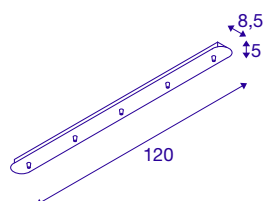

FITU five-way canopy

long, soft gold

The long FITU ceiling plate is available in various colour variants with three or five outlets, and can be combined with any FITU E27 pendants. Delivered with corresponding strain relief.

TECHNICAL DATA

Item no.:	1002265
Nominal voltage	230V ~50Hz V
Length	120 cm
Width	8.5 cm
Height	5 cm
Net weight	2.039 kg
Gross weight	2.677 kg
IP Code	IP 20
Safety class	I
Assembly	Surface
Assembly details	Ceiling
Color	gold
BIG WHITE Page	151