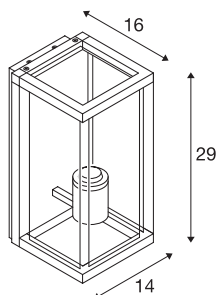

QUADRULO WL

E27 outdoor surface-mounted wall light, anthracite

An aluminium wall light from the QUADRULO range with a clear illuminated area. Thanks to its high IP rating, this light is suitable for use outdoors and comes with or without a motion sensor. The light connects directly to the 230V mains power supply.

TECHNICAL DATA

Item no.:	1002403
Socket	E27
Number of sockets	1
Primary nominal voltage	220-240V ~50/60Hz mA/V
Width	14 cm
Height	29 cm
Depth	16 cm
Net weight	2.224 kg
Gross weight	2.829 kg
IP Code	IP 44
Safety class	I
Assembly	Surface
Assembly details	Wall
Wattage	15 W
Color	anthracite
BIG WHITE Page	629