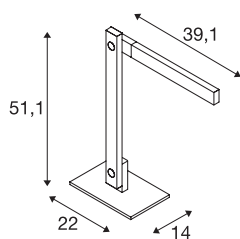

## MECANICA PLUS TL

indoor LED table lamp, 2700-6500K, black

High quality LED table lamp MECANICA PLUS. An extremely minimalist design combined with three joints and the possibility of infinitely variable light colour selection make this luminaire the perfect desk lamp. By the potentially large reach and a stable base the light reaches even the most distant corners of the table. The integrated switch facilitates the operation of the luminaire. The electrical connection is made directly to the 230V mains supply. This luminaire contains built-in LED lamps.

## TECHNICAL DATA

Item no.:	1002404
Primary nominal voltage	220-240V ~50/60Hz mA/V
Secondary power / secondary voltage	12V
Height	51.1 cm
Net weight	3.173 kg
Gross weight	3.715 kg
IP Code	IP 20
Safety class	II
Assembly	Mobile
Dimmable	Yes
Dimming technology	Switch Dimmable
Wattage	7.9 W
Lumen	610 lm
Colour temperature	2700-6500 Kelvin
Beam angle	100 °
Color	black
CRI	80
LXXBXX data	L70B50
BIG WHITE Page	111