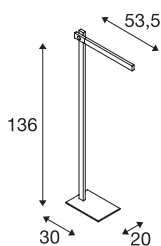

MECANICA PLUS FL

indoor LED floor stand, 2700-6500K, black

High quality LED floor stand MECANICA PLUS. An extremely minimalist design combined with three joints and the possibility of infinitely variable light colour selection make this luminaire the perfect floor stand. By the potentially large reach and a stable base the light reaches even the most distant corners of the table. The integrated switch facilitates the operation of the luminaire. The electrical connection is made directly to the 230V mains supply. This luminaire contains built-in LED lamps.

TECHNICAL DATA

Item no.:	1002405
Primary nominal voltage	220-240V ~50/60Hz mA/V
Secondary power / secondary voltage	12V
Height	51.1 cm
Net weight	5.88 kg
Gross weight	7.423 kg
IP Code	IP 20
Safety class	II
Assembly	Mobile
Dimmable	Yes
Dimming technology	Switch Dimmable
Wattage	7.9 W
Lumen	610 lm
Colour temperature	2700-6500 Kelvin
Beam angle	100 °
Color	black
CRI	80
LXXBXX data	L70B50
BIG WHITE Page	111