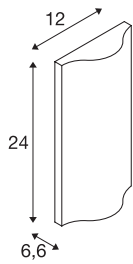

## VILUA UP/DOWN WL

**Outdoor recessed wall light, anthracite, IP54 100°**

The VILUA wall light, which is equipped with powerful, warm white LEDs, is available in several versions. The two oppositely arranged light sources create two similar light beams (UP/DOWN). The electrical connection of the luminaire, which is made from aluminium, is made directly to the 230V mains supply. Thanks to its IP54 protection class, the luminaire is suitable for outdoor use. This luminaire contains built-in LED lamps.

## TECHNICAL DATA

Item no.:	1002505
Primary nominal voltage	100-277V ~50/60Hz mA/V
Secondary power / secondary voltage	700mA
Width	12 cm
Height	24 cm
Depth	6.6 cm
Net weight	1.17 kg
Gross weight	1.37 kg
IP Code	IP 54
Safety class	I
Impact resistance class	IK02
Impact resistance	0,2 Joule
Assembly	Surface
Assembly details	Wall
Wattage	16 W
Lumen	800 lm
Colour temperature	3000 Kelvin
Beam angle	100 °
Color	anthracite
LXXBXX data	L70B50
Minimum ambient temperature	-20 °C
Maximum ambient temperature	50 °C