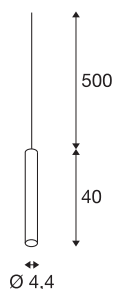

FITU PD E27

indoor pendant, brass, 5m cable with open cable end

The narrow version of the FITU pendant with open cable ends can be combined with FITU ceiling canopies in any colour variant. With its built-in E27 socket, the luminaire is suitable for both LED and energy-saving lamps. Pendant length is 500 cm and can be shortened depending on installation needs. Supplied ready for direct connection to 230V mains supply.

TECHNICAL DATA

Item no.:	1002564
Socket	E27
Number of sockets	1
Primary nominal voltage	220-240V ~50/60Hz mA/V
Pendant length	500 cm
Height	40 cm
Diameter	4.4 cm
Net weight	0.669 kg
Gross weight	0.876 kg
IP Code	IP 20
Safety class	II
Assembly	Surface
Assembly details	Ceiling with Acc.
Wattage	60 W
Color	gold
Maximum ambient temperature	30 °C
BIG WHITE Page	150