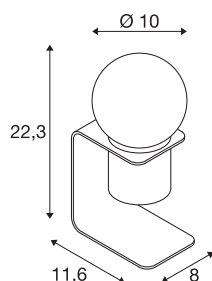

TECHNICAL DATA

Item no.:	1002583
Primary nominal voltage	5V mA/V
Length	11.6 cm
Width	10 cm
Height	22.3 cm
Net weight	0.494 kg
Gross weight	0.723 kg
IP Code	IP 20
Safety class	III
Assembly	Mobile
Dimmable	Yes
Dimming technology	Switch Dimmable
Wattage	1.6 W
Lumen	90 lm
Colour temperature	2700 Kelvin
Color	black
CRI	80
LXXBXX data	L70B50
Minimum ambient temperature	0 °C
Maximum ambient temperature	40 °C
BIG WHITE Page	112