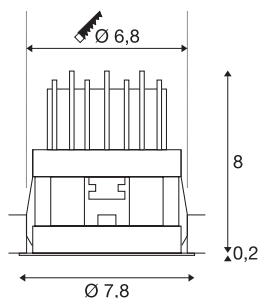

HORN MAGNA

LED outdoor recessed ceiling light, black/gold, 3000K, 25°

The HORN MAGNA rigid LED recessed spot is made from aluminium and is an LED light solution for applications where point accent lighting and a low installation depth are required. The warm-white power LED provides the required illumination strength. To operate, the spot needs a suitable constant current driver rated at 500mA. This luminaire contains built-in LED lamps.

TECHNICAL DATA

Item no.:	1002594
Secondary power / secondary voltage	500mA
Height	8.2 cm
Diameter	7.8 cm
Installation diameter	6.8 cm
Installation depth	9 cm
Net weight	0.152 kg
Gross weight	0.215 kg
IP Code	IP 20
Safety class	III
Assembly	Recessed
Assembly details	Ceiling, Wall
Lumen	570 lm
Colour temperature	3000 Kelvin
Beam angle	25 °
Color	black
CRI	80
LXXBXX data	L70B50
Minimum ambient temperature	-25 °C
Maximum ambient temperature	30 °C
BIG WHITE Page	375