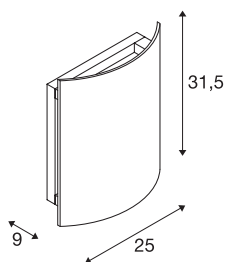

## LED SAIL WL

**LED outdoor surface-mounted wall light, 3000K, anthracite, IP54**

The 360° radiating LED SAIL recessed wall light is extremely suitable for outdoors because of the high IP protection class. Manufactured from aluminium and steel, the fitting is supplied ready for direct connection to 230V mains supply, thanks to the incorporated driver. LED SAIL is available with a white or anthracite finish. This luminaire contains built-in LED lamps.

## TECHNICAL DATA

Item no.:	1002605
Primary nominal voltage	200-240V ~50Hz mA/V
Width	25 cm
Height	31.5 cm
Depth	9 cm
Net weight	1.873 kg
Gross weight	2.4 kg
IP Code	IP 54
Safety class	I
Impact resistance class	IK06
Impact resistance	1 Joule
Assembly	Surface
Assembly details	Wall
Wattage	18 W
Lumen	400 lm
Colour temperature	3000 Kelvin
Beam angle	70 °
Color	anthracite
CRI	80
BIG WHITE Page	655