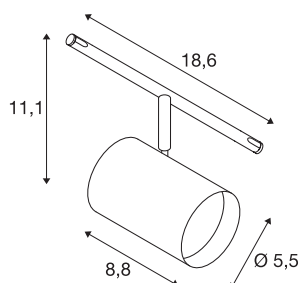

## TENSEO NOBLO

**cable luminaire for low voltage cable system 2700K chrome**

The NOBLO rotating and swivelling LED spotlight for the TENSEO low-voltage cable system. The luminaire impresses with its slim design and is therefore ideal for modern lighting concepts. The luminaire is made from aluminium and equipped with a Premium LED module.

## TECHNICAL DATA

Item no.:	1002696
Primary nominal voltage	12V ~50Hz mA/V
Length	8.8 cm
Width	18.6 cm
Height	11.1 cm
Diameter	5.5 cm
Net weight	0.355 kg
Gross weight	0.541 kg
IP Code	IP 20
Safety class	III
Assembly	Surface
Assembly details	Ceiling with Acc.
Wattage	8.5 W
Lumen	450 lm
Colour temperature	2700 Kelvin
Beam angle	36 °
Color	chrome
CRI	80
LXXBXX data	L70B50
Maximum ambient temperature	35 °C
BIG WHITE Page	506