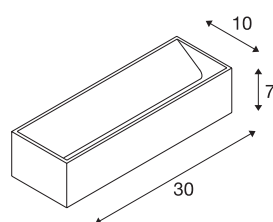

LOGS IN L Indoor LED recessed wall light black/-brass 3000K TRIAC dimmable

The distinctive LED UP/DOWN recessed wall light LOGS IN L is equipped with an ultra-modern, powerful LED which emits its controllable, warm white light indirectly. It is therefore excellent for glare-free lighting of stairs, staircases and rooms. The LOGS IN L has infinitely variable and completely flicker-free dimming due to the dim-to-warm function. Due to the operating device incorporated in the canopy, the electrical connection is made directly to the 230V mains power supply.

TECHNICAL DATA

Item no.:	1002842
Primary nominal voltage	220-240V ~50/60Hz mA/V
Secondary power / secondary voltage	500mA
Length	30 cm
Height	7 cm
Depth	10 cm
Net weight	1.341 kg
Gross weight	1.569 kg
IP Code	IP 20
Safety class	I
Assembly	Surface
Assembly details	Wall
Dimmable	Yes
Dimming technology	Leading edge, trailing edge
Wattage	18 W
Lumen	1100 lm
Colour temperature	3000 Kelvin
Color	black
CRI	90
LXXBXX data	L70B50
Maximum ambient temperature	40 °C
BIG WHITE Page	197