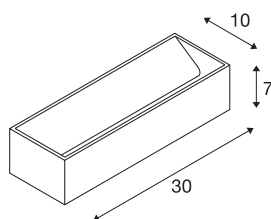

LOGS IN L Indoor LED recessed wall light aluminium/white 3000K TRIAC dimmable

The distinctive LED UP/DOWN recessed wall light LOGS IN L is equipped with an ultra-modern, powerful LED which emits its controllable, warm white light indirectly. It is therefore excellent for glare-free lighting of stairs, staircases and rooms. The LOGS IN L has infinitely variable and completely flicker-free dimming due to the dim-to-warm function. Due to the operating device incorporated in the canopy, the electrical connection is made directly to the 230V mains power supply.

TECHNICAL DATA

Item no.:	1002843
Primary nominal voltage	220-240V ~50/60Hz mA/V
Secondary power / secondary voltage	500mA
Length	30 cm
Height	7 cm
Depth	10 cm
Net weight	1.341 kg
Gross weight	1.577 kg
IP Code	IP 20
Safety class	I
Assembly	Surface
Assembly details	Wall
Dimmable	Yes
Dimming technology	Leading edge, trailing edge
Wattage	18 W
Lumen	1600 lm
Colour temperature	3000 Kelvin
Color	aluminium
CRI	90
LXXBXX data	L70B50
Maximum ambient temperature	40 °C
BIG WHITE Page	197