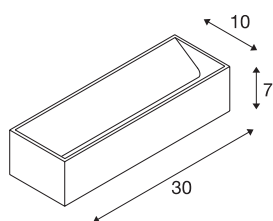

LOGS IN L Indoor LED wall light white 3000K TRIAC dimmable

The distinctive LED UP/DOWN surface-mounted wall light LOGS IN L is equipped with an ultra-modern, powerful LED which emits its controllable, warm white light indirectly. It is therefore excellent for glare-free lighting of stairs, staircases and rooms. The LOGS IN L has infinitely variable and completely flicker-free dimming due to the dim-to-warm function. Due to the operating device incorporated in the canopy, the electrical connection is made directly to the 230V mains power supply.

TECHNICAL DATA

Item no.:	1002844
Primary nominal voltage	220-240V ~50/60Hz mA/V
Secondary power / secondary voltage	500mA
Length	30 cm
Height	7 cm
Depth	10 cm
Net weight	1.336 kg
Gross weight	1.574 kg
IP Code	IP 20
Safety class	I
Assembly	Surface
Assembly details	Wall
Dimmable	Yes
Dimming technology	Leading edge, trailing edge
Wattage	18 W
Lumen	1600 lm
Colour temperature	3000 Kelvin
Color	white
CRI	90
LXXBXX data	L70B50
Maximum ambient temperature	40 °C
BIG WHITE Page	197