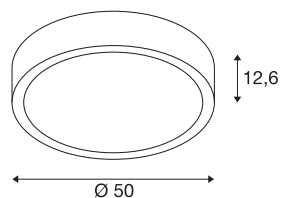

TECHNICAL DATA

| | |
|-------------------------------------|------------------------|
| Item no.: | 1002858 |
| Primary nominal voltage | 200-240V ~50/60Hz mA/V |
| Secondary power / secondary voltage | 24V |
| Height | 12.6 cm |
| Diameter | 50 cm |
| Net weight | 4.914 kg |
| Gross weight | 6.387 kg |
| IP Code | IP 20 |
| Safety class | I |
| Assembly | Surface |
| Assembly details | Ceiling, Wall |
| Wattage | 34 W |
| Lumen | 2450 - 2750 lm |
| Colour temperature | 2700-6500 Kelvin |
| Beam angle | 110 ° |
| CRI | 80 |
| UGR ≤ | 19 |
| LXXBXX data | L70B50 |
| Minimum ambient temperature | -20 °C |
| Maximum ambient temperature | 40 °C |
| BIG WHITE Page | 785 |