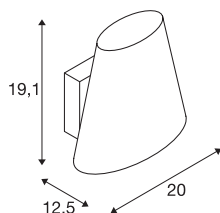

## COUPA QT14

**Indoor LED recessed wall light, chrome, frosted glass**

The COUPA WL wall light impresses with a successful combination of chrome-plated steel and glass elements. As an extension to the COUPA FLEXLED, it provides the perfect solution for demanding installations. Equipped with a G9 socket, the luminaire is suitable for connecting directly to the 230V mains power supply.

### TECHNICAL DATA

<b>Item no.:</b>	1002859
<b>Socket</b>	G9
<b>Lamp</b>	QT14
<b>Number of sockets</b>	1
<b>Lamps included</b>	No
<b>Primary nominal voltage</b>	220-240V ~50/60Hz mA/V
<b>Length</b>	20 cm
<b>Width</b>	12.5 cm
<b>Height</b>	19.1 cm
<b>Net weight</b>	1.218 kg
<b>Gross weight</b>	2.314 kg
<b>IP Code</b>	IP 20
<b>Safety class</b>	I
<b>Assembly</b>	Surface
<b>Assembly details</b>	Wall
<b>Wattage</b>	42 W
<b>Color</b>	chrome
<b>BIG WHITE Page</b>	222