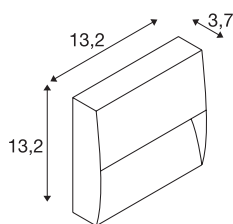

DOWNUNDER OUT

square WL Outdoor LED recessed wall light, anthracite, 3000K

A wall-mounted light such as the DOWNUNDER OUT is protected against water jets from all directions and also against dust deposits. Protection category IP55 guarantees problem-free use outdoors. For around 40 years, the brand SLV has stood for versatile lighting solutions with impressive quality, creative designs, and reasonable prices.

TECHNICAL DATA

Item no.:	1002869
Primary nominal voltage	100-240V ~50/60Hz mA/V
Secondary power / secondary voltage	500mA
Width	13.2 cm
Height	13.2 cm
Depth	3.7 cm
Net weight	0.461 kg
Gross weight	0.551 kg
IP Code	IP 65
Safety class	I
Assembly	Surface
Assembly details	Wall
Wattage	4.3 W
Lumen	160 lm
Colour temperature	3000/4000 Kelvin
Color	anthracite
CRI	80
LXXBXX data	L70B50
Minimum ambient temperature	-20 °C
Maximum ambient temperature	40 °C
BIG WHITE Page	648