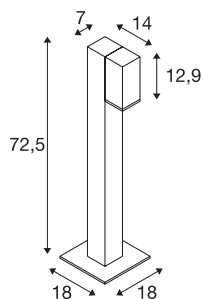

THEO PATHLIGHT

single, QPAR51 Outdoor floor, stand, anthracite

The THEO floor stand is made from aluminium and is equipped with a glass lamp cover. Thanks to the position of the one or two light outlets, the luminaire can be aligned in the best possible way. The luminaire is connected to the 230V mains power supply.

TECHNICAL DATA

Item no.:	1002870
Socket	GU10
Number of sockets	1
Primary nominal voltage	220-240V ~50/60Hz mA/V
Width	14 cm
Height	72.5 cm
Net weight	2.775 kg
Gross weight	3.871 kg
IP Code	IP 44
Safety class	I
Impact resistance class	IK02
Impact resistance	0,2 Joule
Assembly	Surface
Assembly details	Ground
Wattage	7 W
Color	anthracite
BIG WHITE Page	540