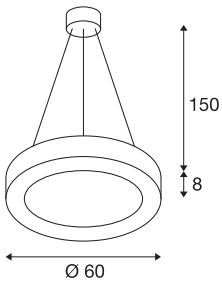

MEDO RING 60 DALI

Indoor LED pendant, white, 3000K

As well as having an appealing design, the modern MEDO RING impresses with efficient and powerful LED modules that are also dimmable. The aluminium frame is fitted with an acrylic glass cover which provides bright and uniform illumination. Its 1.5 metre pendant length makes it ideal for rooms with high ceilings. The built-in LED driver makes direct connection to a 120V to 240V mains supply possible.

TECHNICAL DATA

Item no.:	1002891
Number of different light outlets	1
Primary nominal voltage	220-240V ~50/60Hz mA/V
Secondary power / secondary voltage	700mA
Pendant length	150 cm
Height	8 cm
Diameter	60 cm
Net weight	5.032 kg
Gross weight	6.282 kg
IP Code	IP 20
Safety class	I
Assembly	Surface
Assembly details	Ceiling
Dimmable	Yes
Dimming technology	DALI
Wattage	34 W
Lumen	2095 lm
Colour temperature	3000 Kelvin
Beam angle	105 °
Color	white
CRI	80
UGR ≤	22

Light Source

916532		LXXBXX data	L70B50
		Minimum ambient temperature	-25 °C
		Maximum ambient temperature	40 °C
		BIG WHITE Page	129