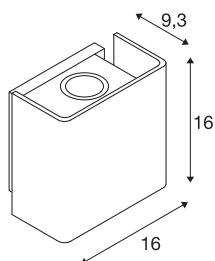

MANA OUT

Outdoor recessed wall light, anthracite, 3000K, IP65, dimmable

The elegant up/down MANA OUT WL wall light has an aluminium structure and is equipped with warm-white high-performance LEDs. Because of the built-in LED driver, the electrical connection of the luminaire, which is available in rust and anthracite, is made directly to a 230V mains power supply. This luminaire contains built-in LED lamps.

TECHNICAL DATA

Item no.:	1002900
Primary nominal voltage	220-240V ~50/60Hz mA/V
Secondary power / secondary voltage	500mA
Length	16 cm
Width	16 cm
Height	9.3 cm
Net weight	1.486 kg
Gross weight	1.95 kg
IP Code	IP 65
Safety class	I
Impact resistance class	IK02
Impact resistance	0,2 Joule
Assembly	Surface
Assembly details	Wall
Dimmable	Yes
Dimming technology	trailing edge
Wattage	11 W
Lumen	650 lm
Colour temperature	3000 Kelvin
Beam angle	60 °
Color	anthracite
CRI	80

Light Source

916573		LXXBXX data	L70B50
		Minimum ambient temperature	-20 °C
		Maximum ambient temperature	45 °C
		BIG WHITE Page	655