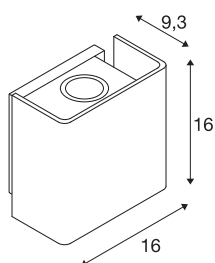

MANA OUT

Outdoor recessed wall light, rust, 3000K, IP65, dimmable

The elegant up/down MANA OUT WL wall light has an aluminium structure and is equipped with warm-white high-performance LEDs. Because of the built-in LED driver, the electrical connection of the luminaire, which is available in rust and anthracite, is made directly to a 230V mains power supply. This luminaire contains built-in LED lamps.

TECHNICAL DATA

Item no.:	1002902
Primary nominal voltage	220-240V ~50/60Hz mA/V
Secondary power / secondary voltage	500mA
Length	16 cm
Width	16 cm
Height	9.3 cm
Net weight	2.638 kg
Gross weight	3.095 kg
IP Code	IP 65
Safety class	I
Impact resistance class	IK02
Impact resistance	0,2 Joule
Assembly	Surface
Assembly details	Wall
Dimmable	Yes
Dimming technology	trailing edge
Wattage	11 W
Lumen	650 lm
Colour temperature	3000 Kelvin
Beam angle	60 °
Color	rust
CRI	80