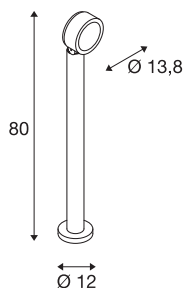

ESKINA Pole

Outdoor floor stand, anthracite, 3000/4000K, IP65, dimmable

A new family in the SLV lighting world! We are providing you with an integrated outdoor lighting solution with the ESKINA family. Regardless of whether it is a floor stand, a wall and ceiling light or a display fitting. You will find the right light for any application. All of the luminaires can be operated with 3000 K or 4000 K. Versions with motion sensors are also available.

TECHNICAL DATA

Item no.:	1002907
Primary nominal voltage	220-240V ~50/60Hz mA/V
Secondary power / secondary voltage	350mA
Height	80 cm
Diameter	13.8 cm
Net weight	2.019 kg
Gross weight	2.804 kg
IP Code	IP 65
Safety class	I
Impact resistance class	IK02
Impact resistance	0,2 Joule
Assembly	Surface
Assembly details	Ground
Dimmable	Yes
Dimming technology	trailing edge
Wattage	14.5 W
Lumen	1000 lm
Colour temperature	3000/4000 Kelvin
Beam angle	95 °
Color	anthracite
CRI	80
LXXBXX data	L70B50

Light Source

916405	
--------	---

Ambient temperature	25 °C
---------------------	-------

Accessories

BIG WHITE Page	516
----------------	-----

230060	EARTH SPIKE , for VAP SLIM 30/60/90, VAP, BERRA and SITRA, galvanised steel
--------	---