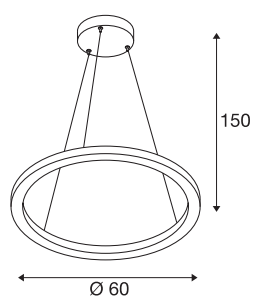

ONE 60 DALI

Indoor LED pendant, black, 3000/4000K

The modern design of the ONE light family attracts all eyes. With an LED lifespan of approximately 30,000 hours, the circular lights are also extremely sustainable. The ONE 60 DALI Indoor LED pendant light black produces a particularly pleasant, DALI dimmable light that is adjustable in height. Added to this is the high CRI of over 95 for true-to-life colour reproduction. The elegant light is made for the gastronomy and hotel industry as well as for living rooms. When will you test out the benefits of SLV's impressive indoor lights?

TECHNICAL DATA

| | |
|-------------------------------------|------------------------|
| Item no.: | 1002909 |
| Primary nominal voltage | 220-240V ~50/60Hz mA/V |
| Secondary power / secondary voltage | 600mA |
| Pendant length | 300 cm |
| Height | 3 cm |
| Diameter | 60 cm |
| Net weight | 1.833 kg |
| Gross weight | 3.651 kg |
| IP Code | IP 20 |
| Safety class | I |
| Assembly | Surface |
| Assembly details | Ceiling |
| Dimmable | Yes |
| Dimming technology | DALI |
| Wattage | 24 W |
| Lumen | 1550 lm |
| Colour temperature | 3000/4000 Kelvin |
| Color | black |
| CRI | 90 |
| LXXBXX data | L70B50 |
| Minimum ambient temperature | -20 °C |
| Maximum ambient temperature | 50 °C |