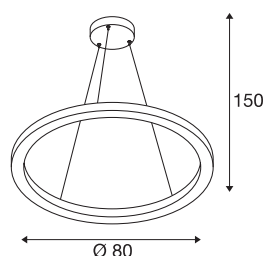

TECHNICAL DATA

Item no.:	1002911
Primary nominal voltage	220-240V ~50/60Hz mA/V
Secondary power / secondary voltage	800mA
Pendant length	300 cm
Height	3 cm
Diameter	80 cm
Net weight	2.172 kg
Gross weight	4.906 kg
IP Code	IP 20
Safety class	I
Assembly	Surface
Assembly details	Ceiling
Dimmable	Yes
Dimming technology	DALI
Wattage	32 W
Lumen	2140 lm
Colour temperature	3000/4000 Kelvin
Color	black
CRI	90
LXXBXX data	L70B50
Minimum ambient temperature	-20 °C
Maximum ambient temperature	50 °C