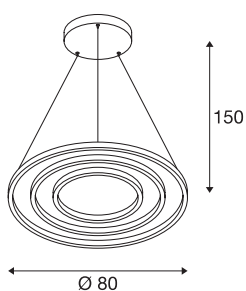

ONE TRIPLE DALI

Indoor LED pendant, black, 3000/4000K

Reduced, modern and elegant, the design of the ONE light family attracts all eyes. With their expected LED lifespan of 30,000, the circular lights are also extremely sustainable. Use the ONE TRIPLE DALI Indoor LED pendant light black for a particularly pleasant, DALI dimmable light that is adjustable in height. With a CRI above 80, it provides natural colour reproduction. The low-maintenance light is equally suitable for the hotel industry and gastronomy as well as for living spaces. When will you test out the benefits of SLV's impressive indoor lights?

TECHNICAL DATA

Item no.:	1002913
Primary nominal voltage	220-240V ~50/60Hz mA/V
Secondary power / secondary voltage	1700mA
Pendant length	300 cm
Height	3 cm
Diameter	80 cm
Net weight	4.601 kg
Gross weight	7.448 kg
IP Code	IP 20
Safety class	I
Assembly	Surface
Assembly details	Ceiling
Dimmable	Yes
Dimming technology	DALI
Wattage	64 W
Lumen	4200 lm
Colour temperature	3000/4000 Kelvin
Color	black
CRI	90
LXXBXX data	L70B50
Minimum ambient temperature	-25 °C
Maximum ambient temperature	50 °C