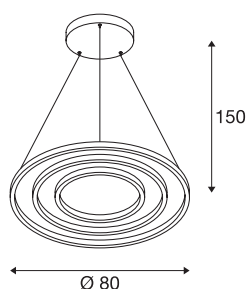

ONE TRIPLE DALI

Indoor LED pendant, white, 3000/4000K

Reduced, modern and elegant, the design of the ONE light family attracts all eyes. At the same time, the circular lights are also extremely sustainable thanks to their expected LED lifespan of 30,000 hours. The ONE TRIPLE DALI Indoor LED pendant light white also provides a particularly pleasant, DALI dimmable light that is adjustable in height. The high CRI above 80 ensures optimal colour reproduction. The low-maintenance light is equally suitable for the hotel industry and gastronomy as well as for living spaces. When will you test out the benefits of SLV's impressive indoor lights?

TECHNICAL DATA

Item no.:	1002914
Primary nominal voltage	220-240V ~50/60Hz mA/V
Secondary power / secondary voltage	1700mA
Pendant length	300 cm
Height	3 cm
Diameter	80 cm
Net weight	4.635 kg
Gross weight	7.181 kg
IP Code	IP 20
Safety class	I
Assembly	Surface
Assembly details	Ceiling
Dimmable	Yes
Dimming technology	DALI
Wattage	64 W
Lumen	4200 lm
Colour temperature	3000/4000 Kelvin
Color	white
CRI	90
LXXBXX data	L70B50
Minimum ambient temperature	-25 °C
Maximum ambient temperature	50 °C