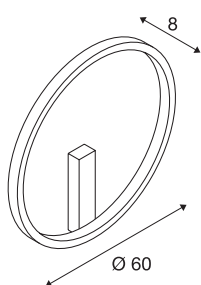

ONE 60 DALI

Indoor LED wall-mounted light, black, 3000/4000K

Reduced, modern and elegant, the design of the ONE light family attracts all eyes. With an LED lifespan of 30,000 hours, the circular lights are also extremely sustainable. The ONE 60 DALI Indoor LED wall-mounted light black also provides a particularly pleasant, DALI dimmable light that is switchable in terms of light colour. The high CRI of over 80 ensures true-to-life colour reproduction of the light, which can be aligned in different room dimensions. The low-maintenance light is equally suitable for the hotel industry and gastronomy as well as for living spaces. Experience ONE in action and convince yourself of a successful lighting experience.

TECHNICAL DATA

Item no.:	1002918
Primary nominal voltage	220-240V ~50/60Hz mA/V
Secondary power / secondary voltage	600mA
Diameter	60 cm
Depth	8 cm
Net weight	1.605 kg
Gross weight	3.274 kg
IP Code	IP 20
Safety class	I
Assembly	Surface
Assembly details	Ceiling, Wall
Dimmable	Yes
Dimming technology	DALI
Wattage	24 W
Lumen	1430 lm
Colour temperature	3000/4000 Kelvin
Color	black
CRI	90
LXXBXX data	L70B50
Minimum ambient temperature	-20 °C
Maximum ambient temperature	50 °C
BIG WHITE Page	771