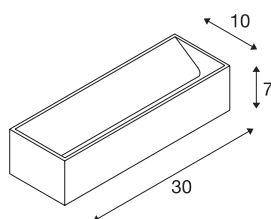

## LOGS IN L

Indoor LED recessed wall light, black/gold, 2000-3000-K, DIM-TO-WARM

The distinctive LED UP/DOWN recessed wall light LOGS IN L is equipped with an ultra-modern, powerful LED which emits its controllable, warm white light indirectly. It is therefore excellent for glare-free lighting of stairs, staircases and rooms. The LOGS IN L has infinitely variable and completely flicker-free dimming due to the dim-to-warm function. Due to the operating device incorporated in the canopy, the electrical connection is made directly to the 230V mains power supply.

## TECHNICAL DATA

Item no.:	1002928
Primary nominal voltage	220-240V ~50/60Hz mA/V
Secondary power / secondary voltage	500mA
Length	30 cm
Height	7 cm
Depth	10 cm
Net weight	1.338 kg
Gross weight	1.556 kg
IP Code	IP 20
Safety class	I
Assembly	Surface
Assembly details	Wall
Dimmable	Yes
Dimming technology	Leading edge, trailing edge
Wattage	21 W
Lumen	1000 lm
Colour temperature	2000-3000 Kelvin
Color	black
CRI	90
LXXBXX data	L70B50
Maximum ambient temperature	40 °C
BIG WHITE Page	197