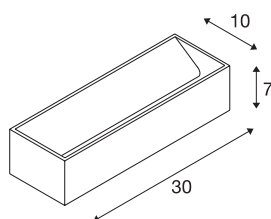

LOGS IN L

Indoor LED recessed wall light, white, 2000-3000K, DIM-TO-WARM

The distinctive LED UP/DOWN recessed wall light LOGS IN L is equipped with an ultra-modern, powerful LED which emits its controllable, warm white light indirectly. It is therefore excellent for glare-free lighting of stairs, staircases and rooms. The LOGS IN L has infinitely variable and completely flicker-free dimming due to the dim-to-warm function. Due to the operating device incorporated in the canopy, the electrical connection is made directly to the 230V mains power supply.

TECHNICAL DATA

Item no.:	1002929
Primary nominal voltage	220-240V ~50/60Hz mA/V
Secondary power / secondary voltage	500mA
Length	30 cm
Height	7 cm
Depth	10 cm
Net weight	1.347 kg
Gross weight	1.574 kg
IP Code	IP 20
Safety class	I
Assembly	Surface
Assembly details	Wall
Dimmable	Yes
Dimming technology	Leading edge, trailing edge
Wattage	21 W
Lumen	1390 lm
Colour temperature	2000-3000 Kelvin
Color	white
CRI	90
LXXBXX data	L70B50
Maximum ambient temperature	40 °C
BIG WHITE Page	197