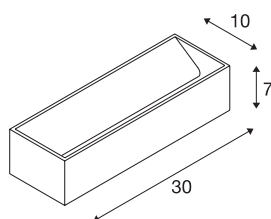

LOGS IN L

Indoor LED recessed wall light, alu/white, 2000-3000K, DIM-TO-WARM

The distinctive LED UP/DOWN recessed wall light LOGS IN L is equipped with an ultra-modern, powerful LED which emits its controllable, warm white light indirectly. It is therefore excellent for glare-free lighting of stairs, staircases and rooms. The LOGS IN L has infinitely variable and completely flicker-free dimming due to the dim-to-warm function. Due to the operating device incorporated in the canopy, the electrical connection is made directly to the 230V mains power supply.

TECHNICAL DATA

Item no.:	1002930
Primary nominal voltage	220-240V ~50/60Hz mA/V
Secondary power / secondary voltage	500mA
Length	30 cm
Height	7 cm
Depth	10 cm
Net weight	1.34 kg
Gross weight	1.564 kg
IP Code	IP 20
Safety class	I
Assembly	Surface
Assembly details	Wall
Dimmable	Yes
Dimming technology	Leading edge, trailing edge
Wattage	21 W
Lumen	1390 lm
Colour temperature	2000-3000 Kelvin
Color	aluminium
CRI	90
LXXBXX data	L70B50
Maximum ambient temperature	40 °C
BIG WHITE Page	197