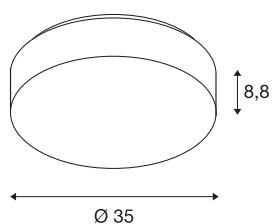

LIPSY 40 DRUM DALI CW

LED Indoor surface-mounted wall and ceiling light, white, 3000/4000K

Because of their timeless and discreet design, the wall and ceiling lights in the LIPSY DRUM DALI series are a popular lighting solution for a wide range of applications. The steel and acrylic glass luminaires come in a variety of housing sizes. The wide beam characteristic creates homogeneous lighting in combination with the powerful LED module. The built-in DALI-compatible LED driver makes it possible to connect directly to a 230V mains power supply. The light colour of the product can be switched between 3000K and 4000K.

TECHNICAL DATA

Item no.:	1002940
Primary nominal voltage	220-240V ~50/60Hz mA/V
Secondary power / secondary voltage	500mA
Height	8.8 cm
Diameter	35 cm
Net weight	0.876 kg
Gross weight	1.385 kg
IP Code	IP 44
Safety class	I
Assembly	Surface
Assembly details	Ceiling, Wall
Dimmable	Yes
Dimming technology	DALI
Wattage	18 W
Lumen	2300 lm
Colour temperature	3000/4000 Kelvin
Beam angle	120 °
Color	white
CRI	80
LXXBXX data	L70B50
Minimum ambient temperature	0 °C
Maximum ambient temperature	40 °C