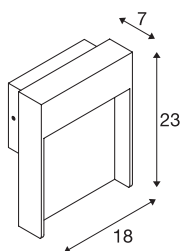

FLATT

Outdoor LED surface-mounted wall light, 3000K, IP65, anthracite

Would you like a wall light which can be fitted effortlessly? This should have a safety class of at least IP 65, and therefore be thus dustproof and protected from water spray from various directions. Our FLATT WL has IP 65 and is suitable for providing a surface, path or terrace with fantastic illumination. Are you looking for amazing light for your outdoor area? This is provided by the built-in Premium LED of the FLATT POLE 65 floor stand. Incidentally, the FLATT POLE 65 gives you even more advantages as a part of the SLV family. Because we have been successful with our lighting concepts for 40 years, and keep setting the bar higher for ourselves and our products.

TECHNICAL DATA

Item no.:	1002952
Primary nominal voltage	100-277V ~50/60Hz mA/V
Secondary power / secondary voltage	300mA
Width	18 cm
Height	23 cm
Depth	7 cm
Net weight	2.004 kg
Gross weight	2.266 kg
IP Code	IP 65
Safety class	I
Impact resistance class	IK03
Impact resistance	0,35 Joule
Assembly	Surface
Assembly details	Wall
Wattage	14 W
Lumen	460 lm
Colour temperature	3000/4000 Kelvin
Color	anthracite
CRI	80
LXXBXX data	L70B50
Ambient temperature	40 °C
Minimum ambient temperature	-25 °C