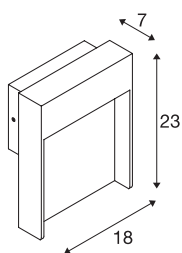

FLATT SENSOR

Outdoor LED surface-mounted wall light, 3000K, IP65, anthracite/brown

Do you want a wall light that is easy to install? It should have at least an IP65 rating and thus be dustproof but also protected against jets of water from various directions. Our FLATT WL is IP65 rated and is ideal, for example, to light up a surface, a path or even a terrace. Thanks to the integrated movement sensor, these lights are a simple way to provide safe illumination. Are you looking for a fantastic light for an outdoor area? That's what you will get with the integrated premium LED in the FLATT POLE 65 free-standing lamp. What's more, as part of the SLV family, the FLATT POLE 65 offers you plenty of other benefits too. We have been successfully designing lights for 40 years and are constantly raising the bar both for ourselves and our products.

TECHNICAL DATA

Item no.:	1002955
Primary nominal voltage	100-277V ~50/60Hz mA/V
Secondary power / secondary voltage	500mA
Width	18 cm
Height	23 cm
Depth	8 cm
Net weight	2.053 kg
Gross weight	2.326 kg
IP Code	IP 54
Safety class	I
Impact resistance class	IK03
Impact resistance	0,35 Joule
Assembly	Surface
Assembly details	Wall
Wattage	16 W
Lumen	600 lm
Colour temperature	3000/4000 Kelvin
Color	brown
CRI	80
LXXBXX data	L70B50
Ambient temperature	40 °C
Minimum ambient temperature	-25 °C