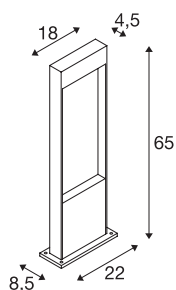

FLATT POLE 65

Outdoor LED floor stand, 3000K, IP65, anthracite

Would you like a floor stand which can be effortlessly mounted on the floor? This should have a safety class of at least IP 65, and therefore be thus dustproof and protected from water spray from various directions. Our FLATT POLE 65 has IP 65 and is therefore brilliant for lighting a path or the terrace. Are you looking for amazing light for your outdoor area? This is provided by the built-in Premium LED of the FLATT POLE 65 floor stand. Incidentally, the FLATT POLE 65 gives you even more advantages as a part of the SLV family. Because we have been successful with our lighting concepts for 40 years, and keep setting the bar higher for ourselves and our products.

TECHNICAL DATA

Item no.:	1002956
Primary nominal voltage	100-240V ~50/60Hz mA/V
Secondary power / secondary voltage	350mA
Length	18 cm
Width	4.5 cm
Height	65 cm
Net weight	3.412 kg
Gross weight	3.857 kg
IP Code	IP 65
Safety class	I
Impact resistance class	IK03
Impact resistance	0,35 Joule
Assembly	Surface
Assembly details	Ground
Wattage	9.7 W
Lumen	400 lm
Colour temperature	3000/4000 Kelvin
Color	anthracite
CRI	80
LXXBXX data	L70B50
Ambient temperature	40 °C
Minimum ambient temperature	-25 °C

Light Source

916440	
--------	---

Accessories

228730	CONNECTION BOX , 3-pin, IP68
--------	---------------------------------

Maximum ambient temperature	40 °C
BIG WHITE Page	575