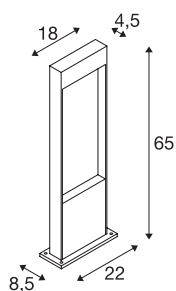

FLATT POLE 65

Outdoor LED floor stand, 3000K, IP65, anthracite/-brown

Do you want a free-standing light that is easy to install on the ground? It should have at least an IP65 rating and thus be dustproof but also protected against jets of water from various directions. Our FLATT POLE 65 is IP65 rated and is ideal, for example, to light up a path or even a terrace. Are you looking for a fantastic light for an outdoor area? That's what you will get with the integrated premium LED in the FLATT POLE 65 free-standing lamp. What's more, as part of the SLV family, the FLATT POLE 65 offers you plenty of other benefits too. We have been successfully designing lights for 40 years and are constantly raising the bar both for ourselves and our products.

TECHNICAL DATA

Item no.:	1002957
Primary nominal voltage	100-240V ~50/60Hz mA/V
Secondary power / secondary voltage	350mA
Length	18 cm
Width	4.5 cm
Height	65 cm
Net weight	3.417 kg
Gross weight	3.903 kg
IP Code	IP 65
Safety class	I
Impact resistance class	IK03
Impact resistance	0,35 Joule
Assembly	Surface
Assembly details	Ground
Wattage	9.7 W
Lumen	400 lm
Colour temperature	3000/4000 Kelvin
Color	brown
CRI	80
LXXBXX data	L70B50
Ambient temperature	40 °C
Minimum ambient temperature	-25 °C

Light Source

916440	
--------	---

Accessories

228730	CONNECTION BOX , 3-pin, IP68
--------	---------------------------------

Maximum ambient temperature	40 °C
BIG WHITE Page	575