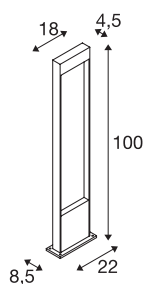

FLATT POLE 100

Outdoor LED floor stand, 3000K, IP65, anthracite

Would you like a floor stand which can be effortlessly mounted on the floor? This should have a safety class of at least IP 65, and therefore be thus dustproof and protected from water spray from various directions. Our FLATT POLE 100 has IP 65 and is therefore brilliant for lighting a path or the terrace. Are you looking for amazing light for your outdoor area? This is provided by the built-in Premium LED of the FLATT POLE 100 floor stand. Incidentally, the FLATT POLE 65 gives you even more advantages as a part of the SLV family. Because we have been successful with our lighting concepts for 40 years, and keep setting the bar higher for ourselves and our products.

TECHNICAL DATA

Item no.:	1002958
Primary nominal voltage	100-240V ~50/60Hz mA/V
Secondary power / secondary voltage	350mA
Length	18 cm
Width	4.5 cm
Height	100 cm
Net weight	4.627 kg
Gross weight	5.235 kg
IP Code	IP 65
Safety class	I
Impact resistance class	IK03
Impact resistance	0,35 Joule
Assembly	Surface
Assembly details	Ground
Wattage	9.7 W
Lumen	400 lm
Colour temperature	3000/4000 Kelvin
Color	anthracite
CRI	80
LXXBXX data	L70B50
Ambient temperature	40 °C
Minimum ambient temperature	-25 °C

Light Source

916440	
--------	---

Accessories

228730	CONNECTION BOX , 3-pin, IP68
--------	---------------------------------

Maximum ambient temperature	40 °C
-----------------------------	-------

BIG WHITE Page	575
----------------	-----