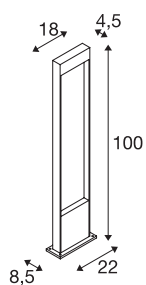

FLATT POLE 100

Outdoor LED floor stand, 3000K, IP65, anthracite/-brown

Do you want a free-standing light that is easy to install on the ground? It should have at least an IP65 rating and thus be dustproof but also protected against jets of water from various directions. Our FLATT POLE 100 is IP65 rated and is ideal, for example, to light up a path or even a terrace. Are you looking for a fantastic light for an outdoor area? That's what you will get with the integrated premium LED in the FLATT POLE 100 free-standing lamp. What's more, as part of the SLV family, the FLATT POLE 100 offers you plenty of other benefits too. We have been successfully designing lights for 40 years and are constantly raising the bar both for ourselves and our products.

TECHNICAL DATA

Item no.:	1002959
Primary nominal voltage	100-240V ~50/60Hz mA/V
Secondary power / secondary voltage	350mA
Length	18 cm
Width	4.5 cm
Height	100 cm
Net weight	4.624 kg
Gross weight	5.216 kg
IP Code	IP 65
Safety class	I
Impact resistance class	IK03
Impact resistance	0,35 Joule
Assembly	Surface
Assembly details	Ground
Wattage	9.7 W
Lumen	400 lm
Colour temperature	3000/4000 Kelvin
Color	brown
CRI	80
LXXBXX data	L70B50
Ambient temperature	40 °C
Minimum ambient temperature	-25 °C