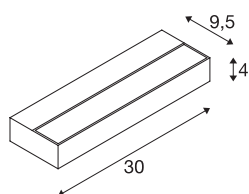

SEDO 7

Indoor LED surface-mounted wall light, 3000K, white

The LED variant of the SEDO wall light is made of aluminium and has a frosted glass cover. Designed for the use of energy-saving LEDs, the SEDO 7 wall light is ready for direct connection to a 230V mains power supply thanks to the pre-installed operating device.

TECHNICAL DATA

Item no.:	1002962
Primary nominal voltage	220-240V ~50/60Hz mA/V
Secondary power / secondary voltage	350mA
Length	30 cm
Height	4 cm
Depth	9.5 cm
Net weight	0.824 kg
Gross weight	1.019 kg
IP Code	IP 20
Safety class	I
Assembly	Surface
Assembly details	Wall
Wattage	11.5 W
Lumen	1020 lm
Colour temperature	3000 Kelvin
Color	white
CRI	80
LXXBXX data	L70B50
BIG WHITE Page	207